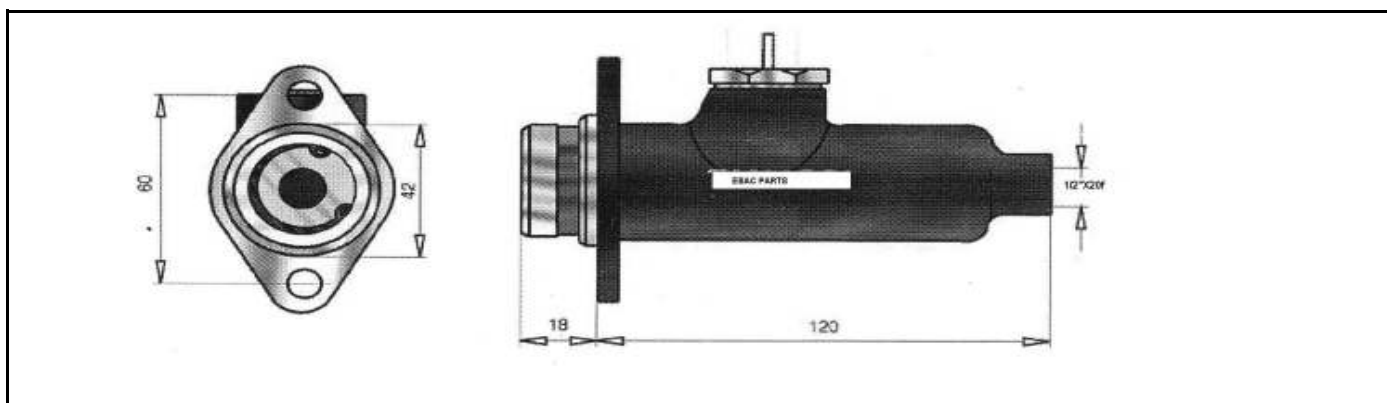

Ebac code			Description
BT78.234			Brake master cylinder