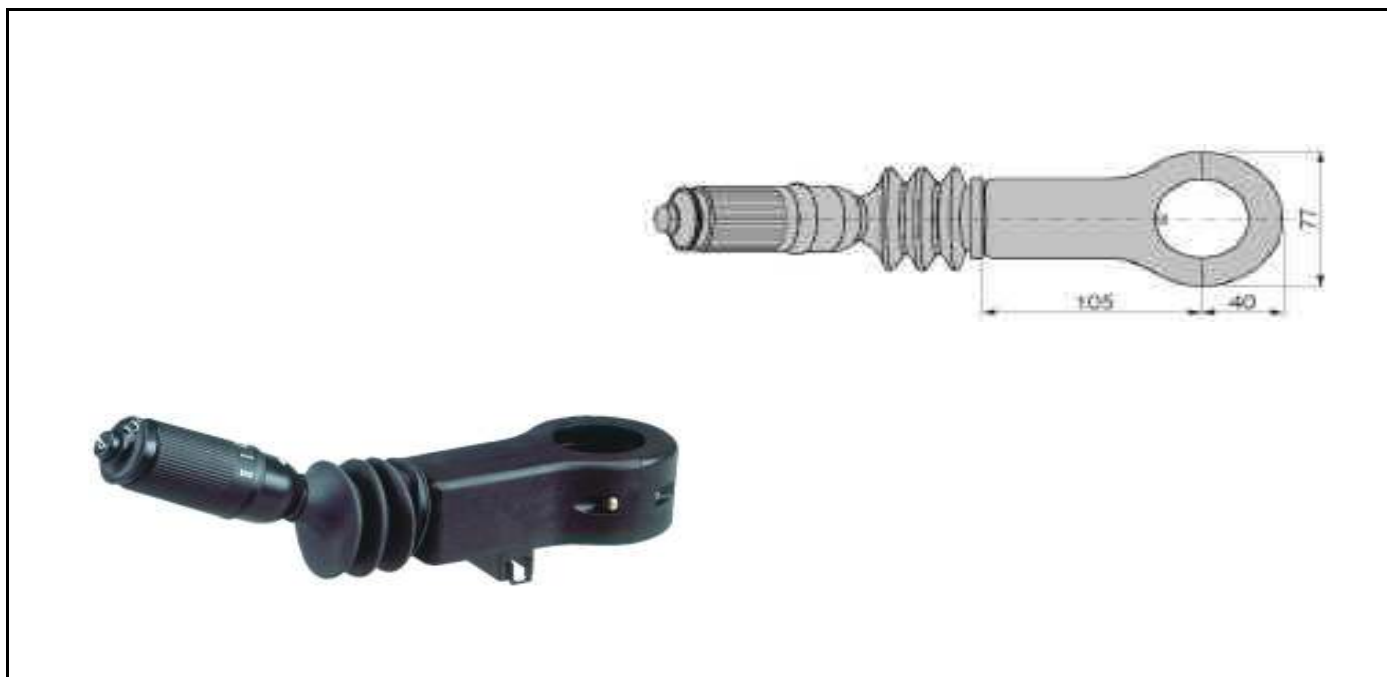

Ebac code			Description
AC0007	FNR - I - II Speed		Handler device