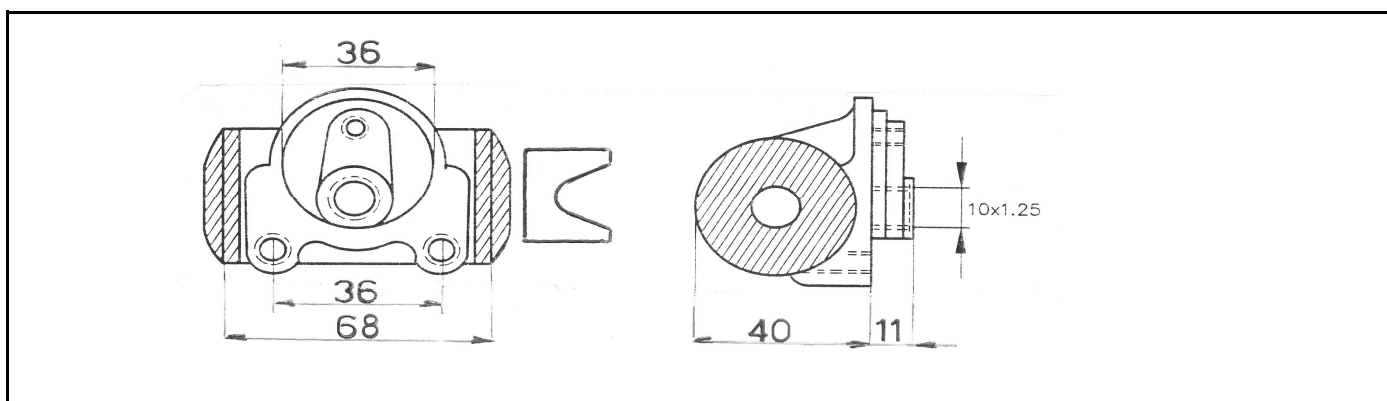

Ebac code		Description
SBM.CF223		Wheel brake cylinder