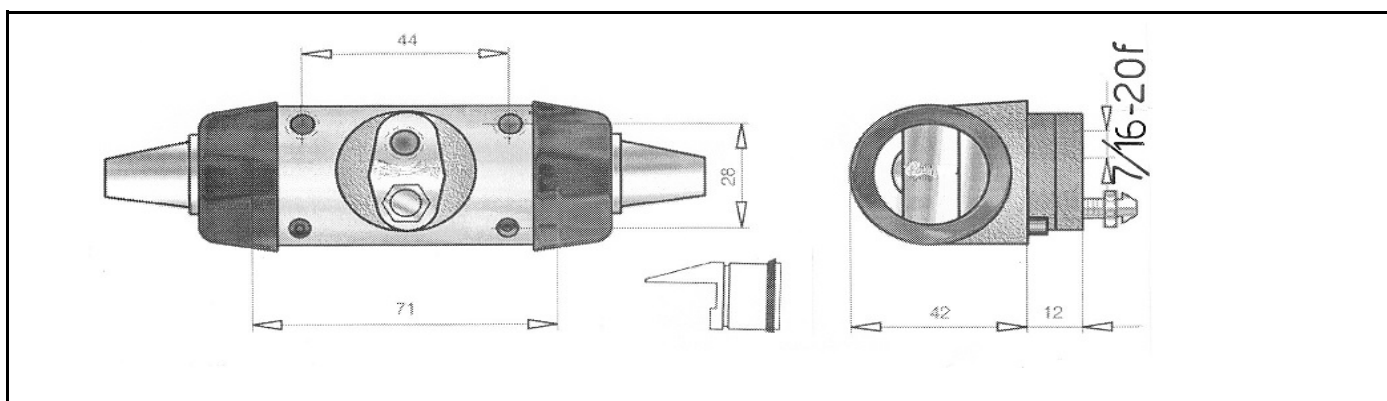

Ebac code			Description
CSMB294M	100		Wheel brake cylinder