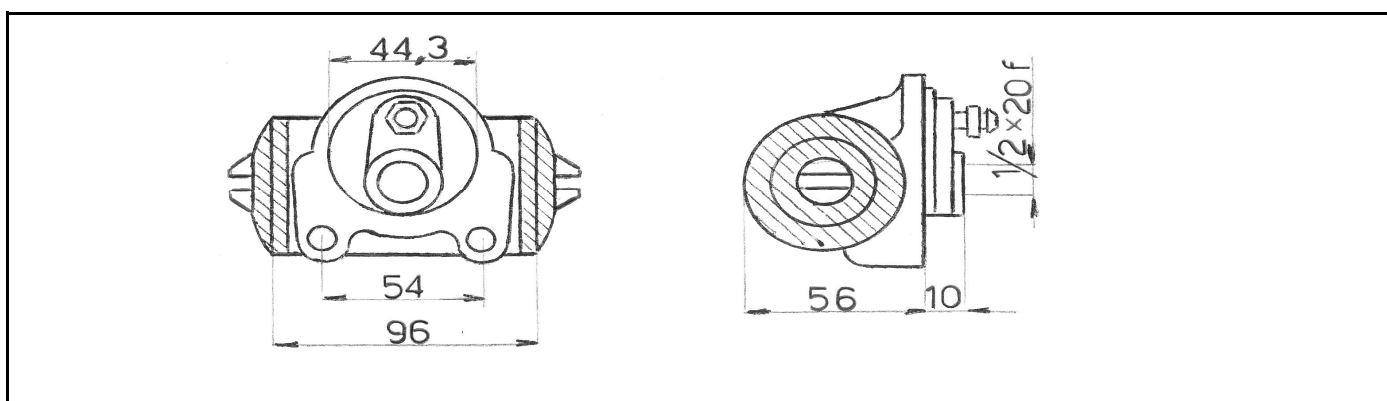

Ebac code		Description
BF15.001		Wheel brake cylinder