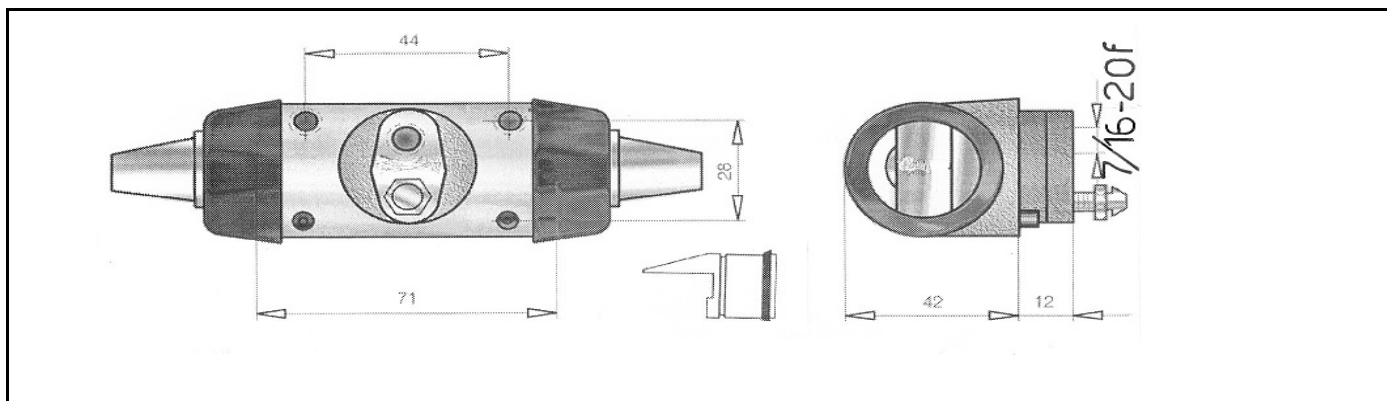

RICAMBI EBAC	Ricambi Sambron	Sambron spare parts

Ebac code			Description
CSMB125D	100		Wheel brake cylinder