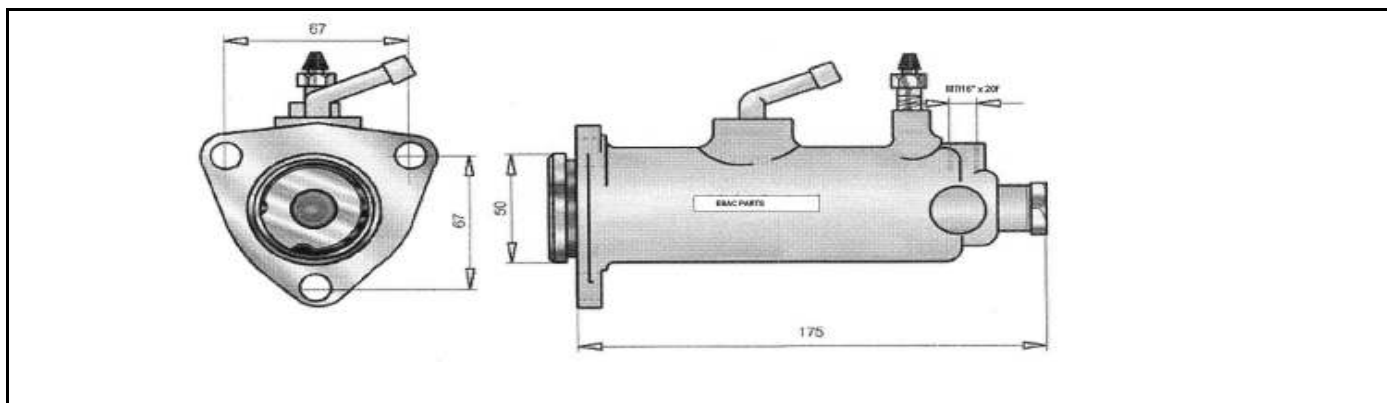

RICAMBI EBAC	Ricambi Sambron	Sambron spare parts

Ebac code			Description
BT112.239			Brake master cylinder