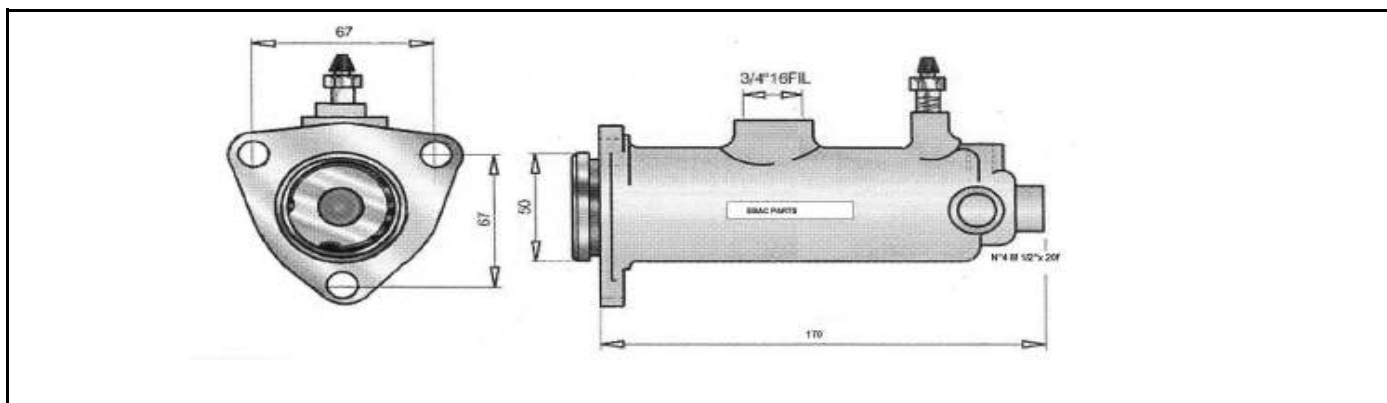

Ebac code			Description
BT112.296			Brake master cylinder