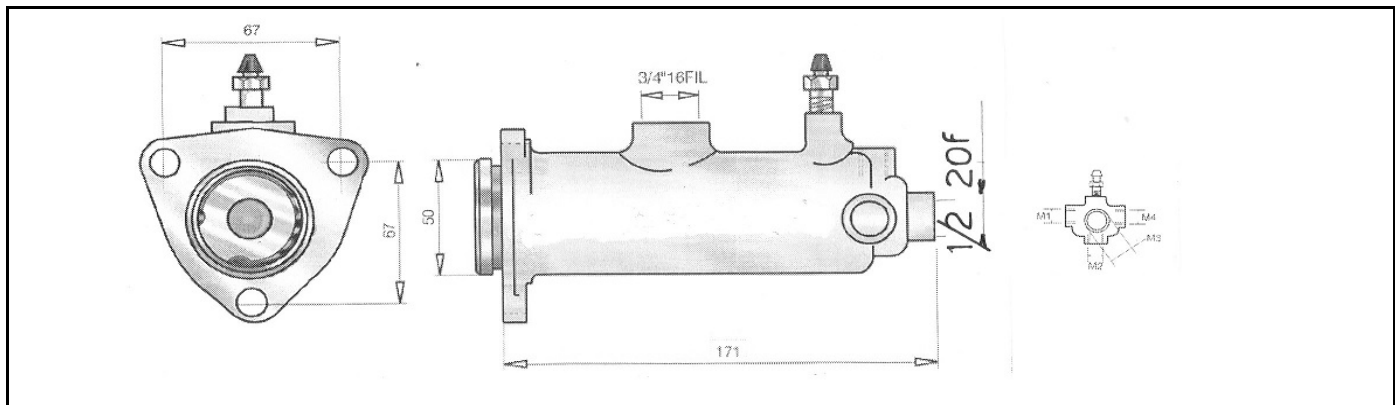

RICAMBI EBAC	Ricambi Sambron	Sambron spare parts
------------------------	-----------------	---------------------

Ebac code			Description
BSMB296347			Brake master cylinder

Ebac code			Description
BSMB932D			Brake master cylinder

Ebac code			Description
BSMB239M			Brake master cylinder

RICAMBI EBAC	Ricambi Sambron	Sambron spare parts
------------------------	-----------------	---------------------

Ebac code			Description
BT34.096			Brake master cylinder