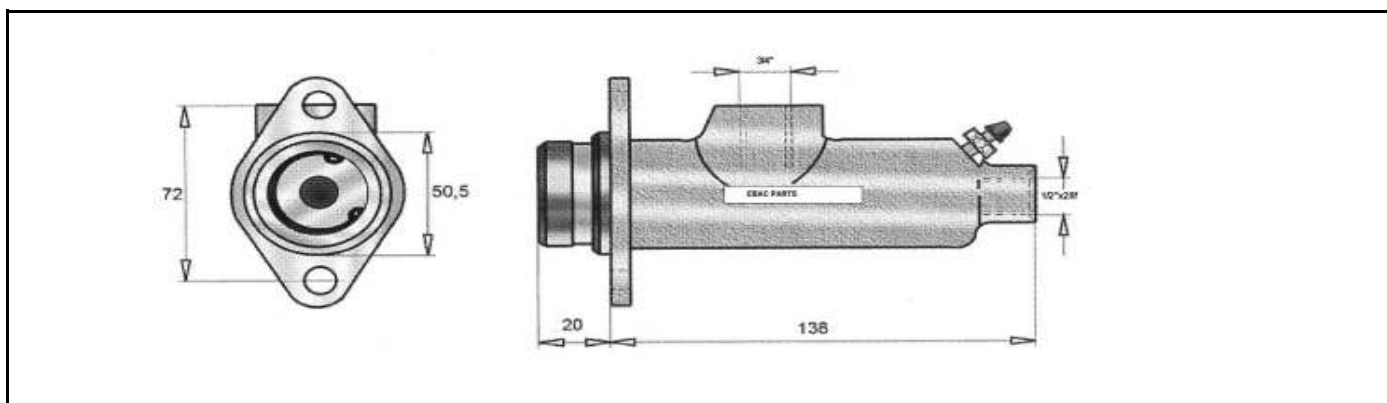

Ebac code			Description
BT114.444M			Brake master cylinder