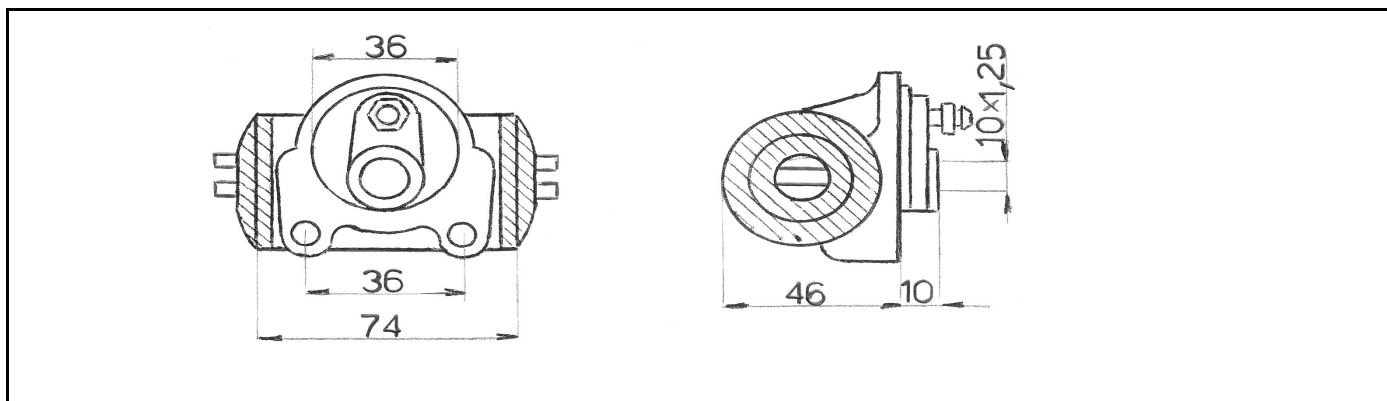

RICAMBI EBAC	Ricambi Sambron	Sambron spare parts

Ebac code		Description
SBM.CF227		Wheel brake cylinder