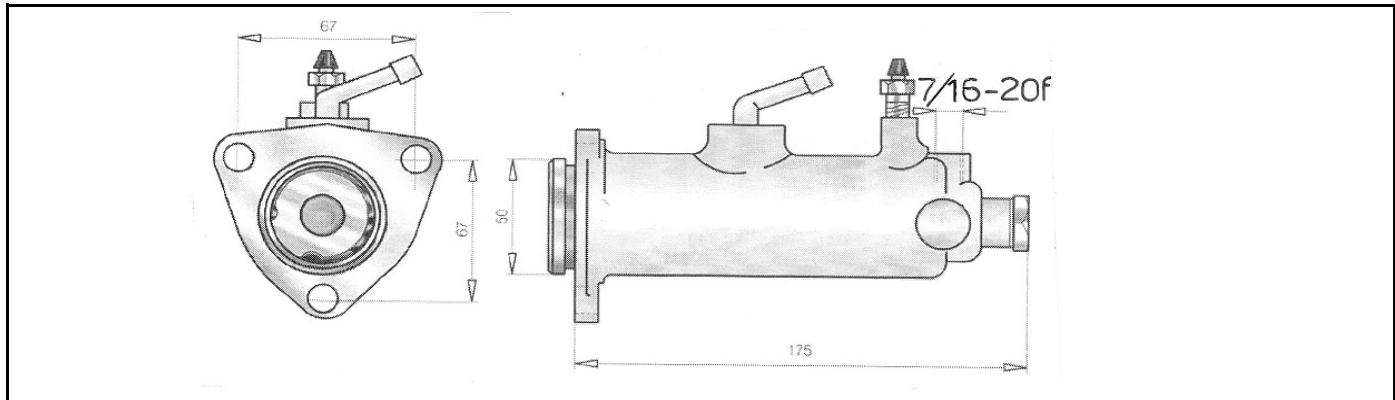

RICAMBI EBAC	Ricambi Sambron	Sambron spare parts
------------------------	-----------------	---------------------

Ebac code			Description
BSMB296347			Brake master cylinder

Ebac code			Description
BSMB932D			Brake master cylinder

Ebac code			Description
BSMB239M			Brake master cylinder

RICAMBI EBAC	Ricambi Sambron	Sambron spare parts
------------------------	-----------------	---------------------

Ebac code			Description
BT34.096			Brake master cylinder