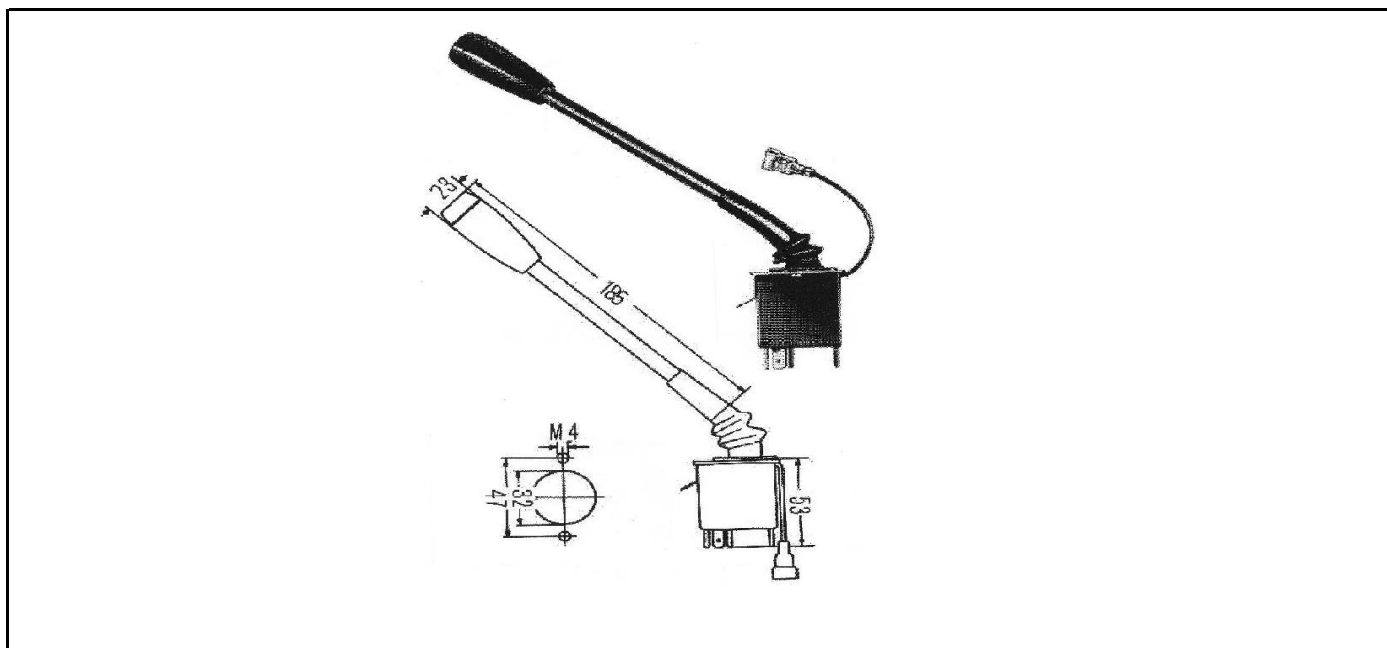

RICAMBI EBAC	Ricambi Sambron	Spare parts Sambron

Ebac Code			Description
SMB.HL6TA	.003394001		Fw - Rw Handler device